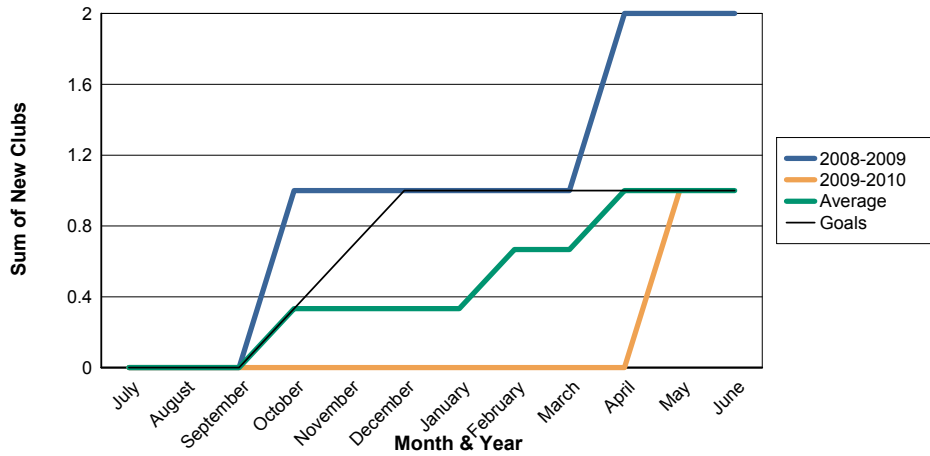

3 Year Comparisons for GMT Constitutional Area 4

By GMT District

As of May 2010

Sum of New Clubs/ Month & Year

For District 108TB

Sum of Dropped Clubs/ Month & Year

For District 108TB

Sum of Net Clubs/ Month & Year