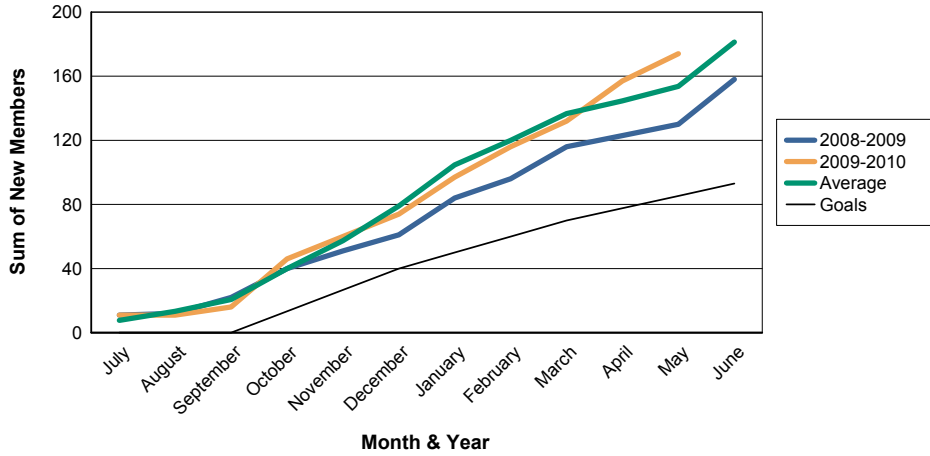

For District 108TB

Sum of Charter Members/ Month & Year

For District 108TB

3 Year Comparisons for GMT Constitutional Area 4

By GMT District

As of May 2010

Sum of New Members/ Month & Year

For District 108TB

Sum of Dropped Members/ Month & Year

For District 108TB

Sum of Net Members/ Month & Year

For District 108TB