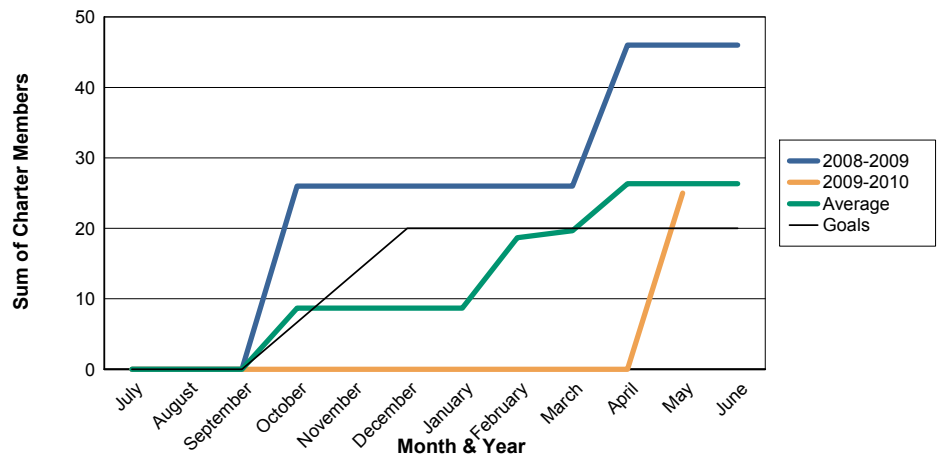

Sum of Charter Members/ Month & Year

For District 108TB