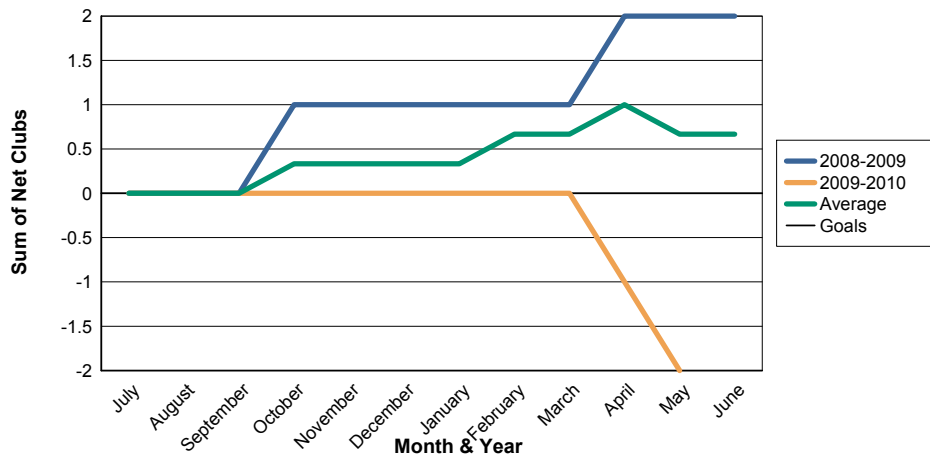

Sum of Net Clubs/ Month & Year

For District 108TB