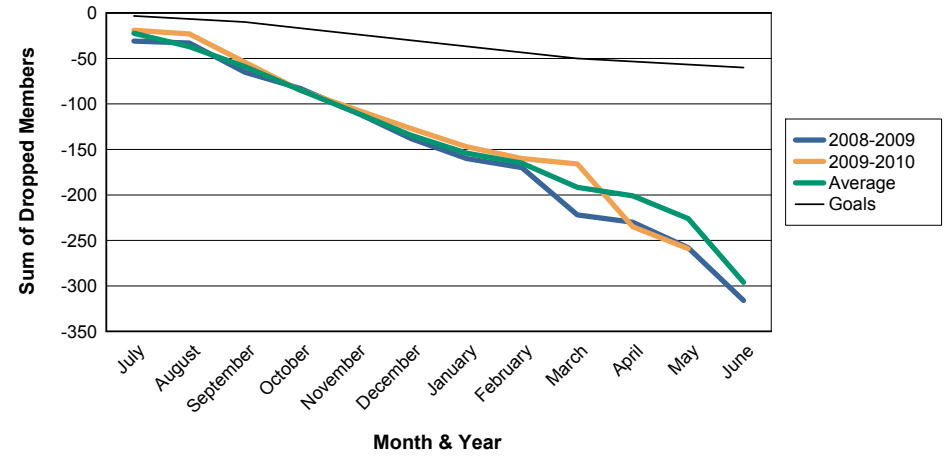

For District 108TB

Sum of Charter Members/ Month & Year

For District 108TB

3 Year Comparisons for GMT Constitutional Area 4

By GMT District

As of May 2010

Sum of New Members/ Month & Year

For District 108TB

Sum of Dropped Members/ Month & Year

For District 108TB

Sum of Net Members/ Month & Year

For District 108TB