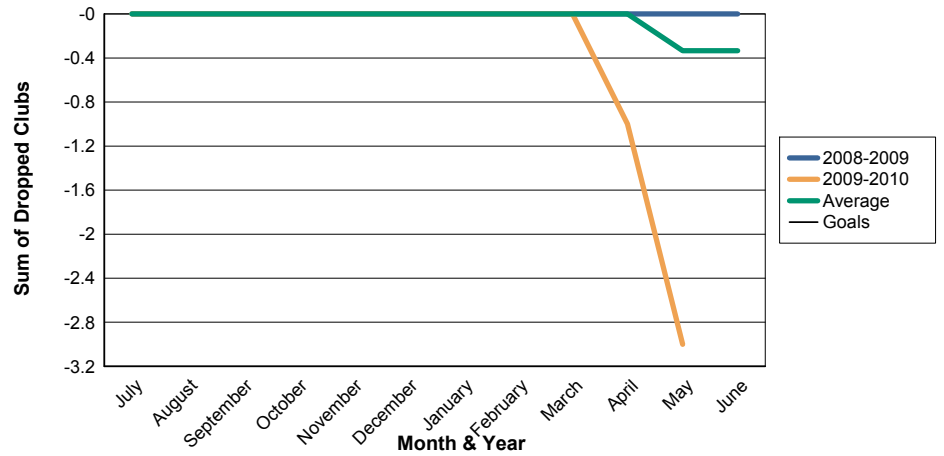

3 Year Comparisons for GMT Constitutional Area 4

By GMT District

As of May 2010

Sum of New Clubs/ Month & Year

For District 108TB

Sum of Dropped Clubs/ Month & Year

For District 108TB

Sum of Net Clubs/ Month & Year